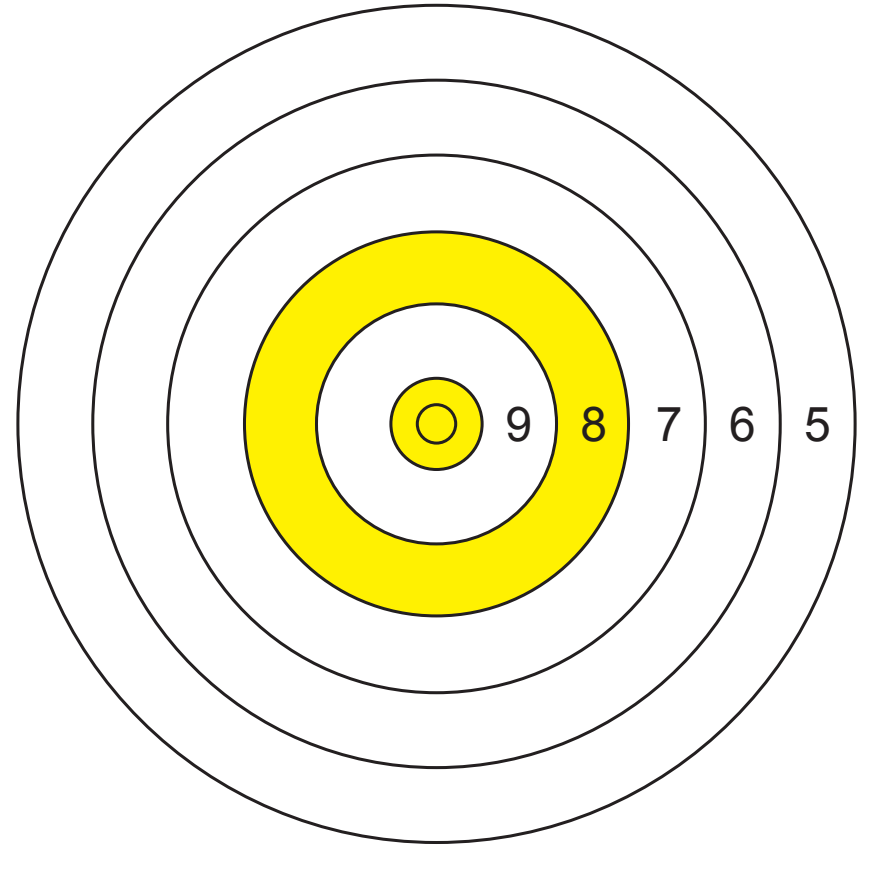

ASSI
FOR HUNTING

BENCHRESTLB

EBR 90

**LEBANESE AIR RIFLE
CHAMPIONSHIP**

Name: _____

Bench #: _____

Score: _____

X: _____

Ten: _____

S

I

G

H

T

E

R