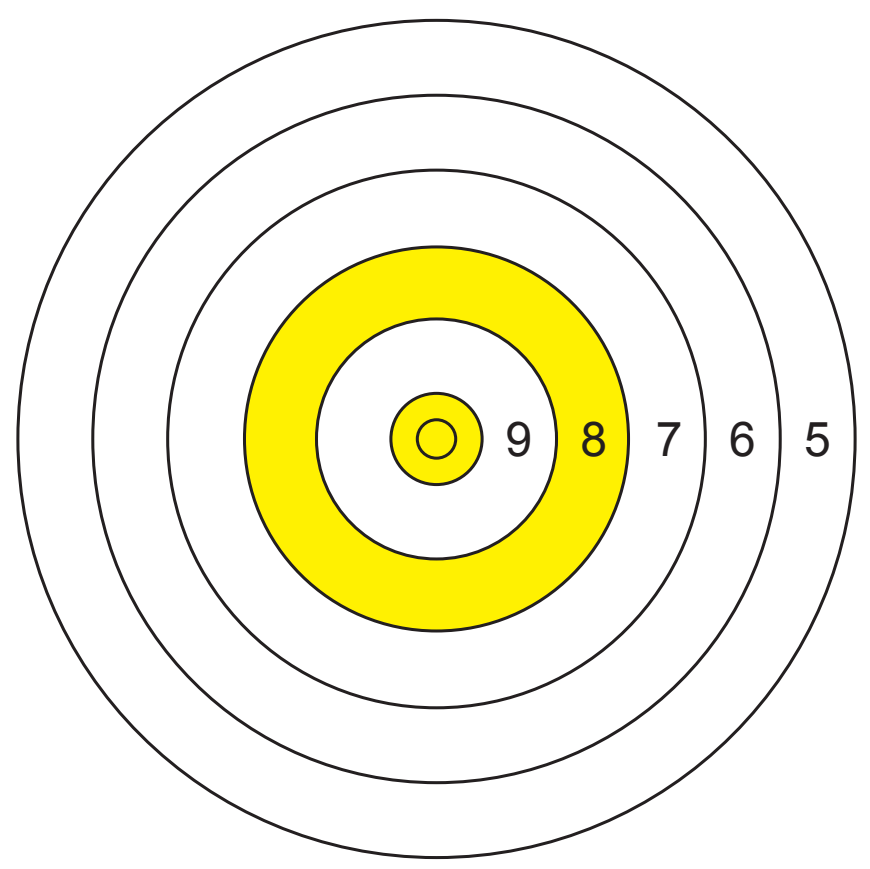

ASSI
FOR HUNTING

BENCHRESTLB

EBR 90

**LEBANESE AIR RIFLE
CHAMPIONSHIP**

Name: _____

Bench #: _____

Score: _____

X: _____

Ten: _____

S

I

G

H

T

E

R