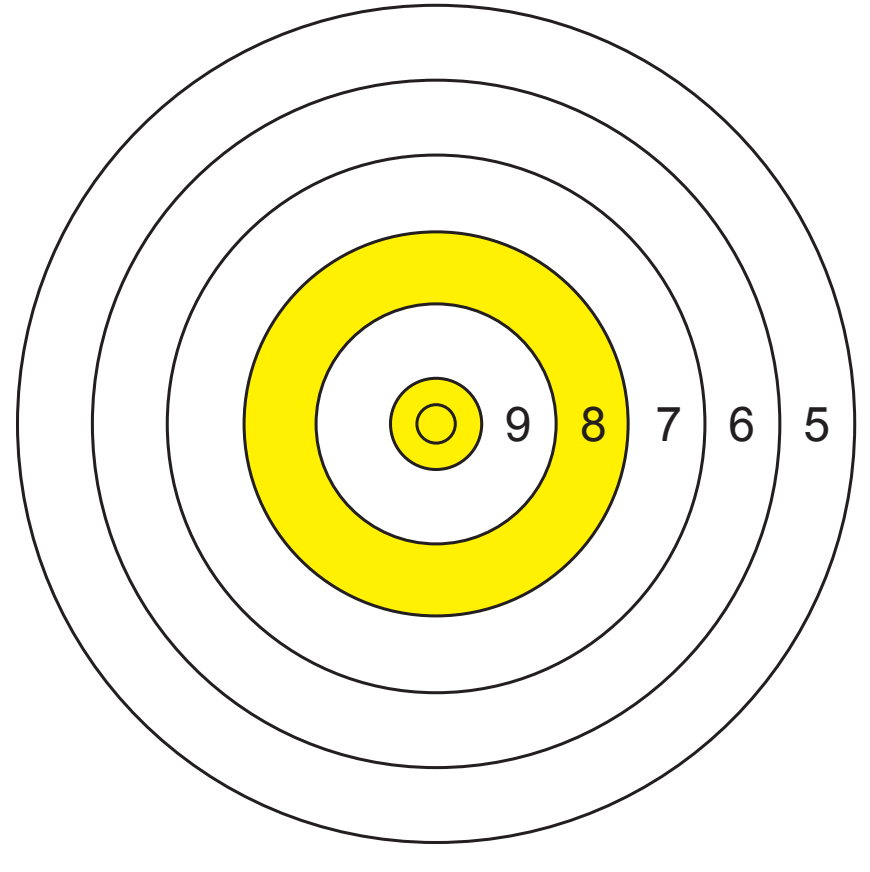

ASSI
FOR HUNTING

BENCHRESTLB

EBR 90

**LEBANESE AIR RIFLE
CHAMPIONSHIP**

Name: _____

Bench #: _____

Score: _____

X: _____

Ten: _____

S

I

G

H

T

E

R