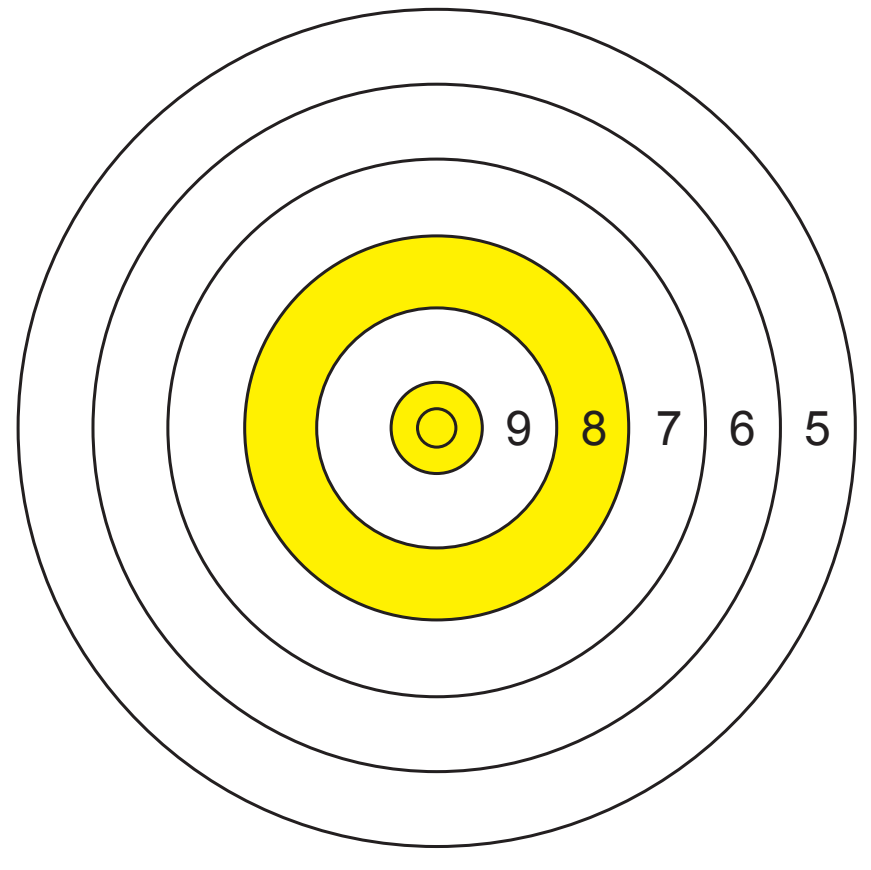

ASSI
FOR HUNTING

BENCHRESTLB

EBR 90

**LEBANESE AIR RIFLE
CHAMPIONSHIP**

Name: _____

Bench #: _____

Score: _____

X: _____

Ten: _____

S

I

G

H

T

E

R