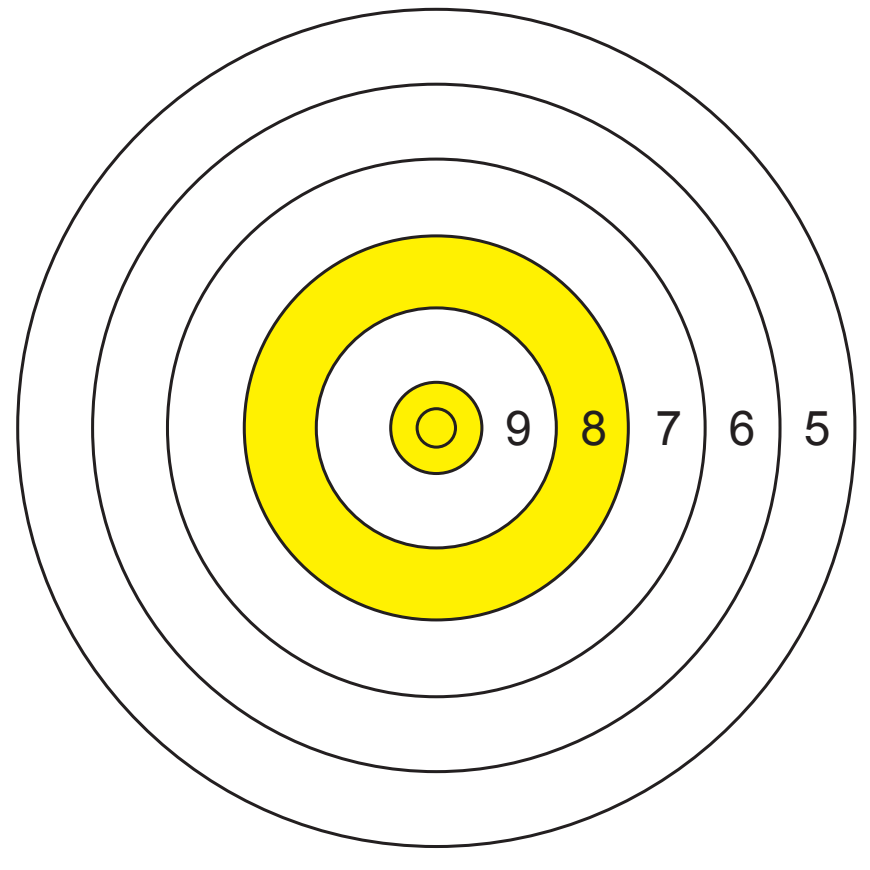

ASSI
FOR HUNTING

BENCHRESTLB

EBR 90

**LEBANESE AIR RIFLE
CHAMPIONSHIP**

Name: _____

Bench #: _____

Score: _____

X: _____

Ten: _____

S

I

G

H

T

E

R