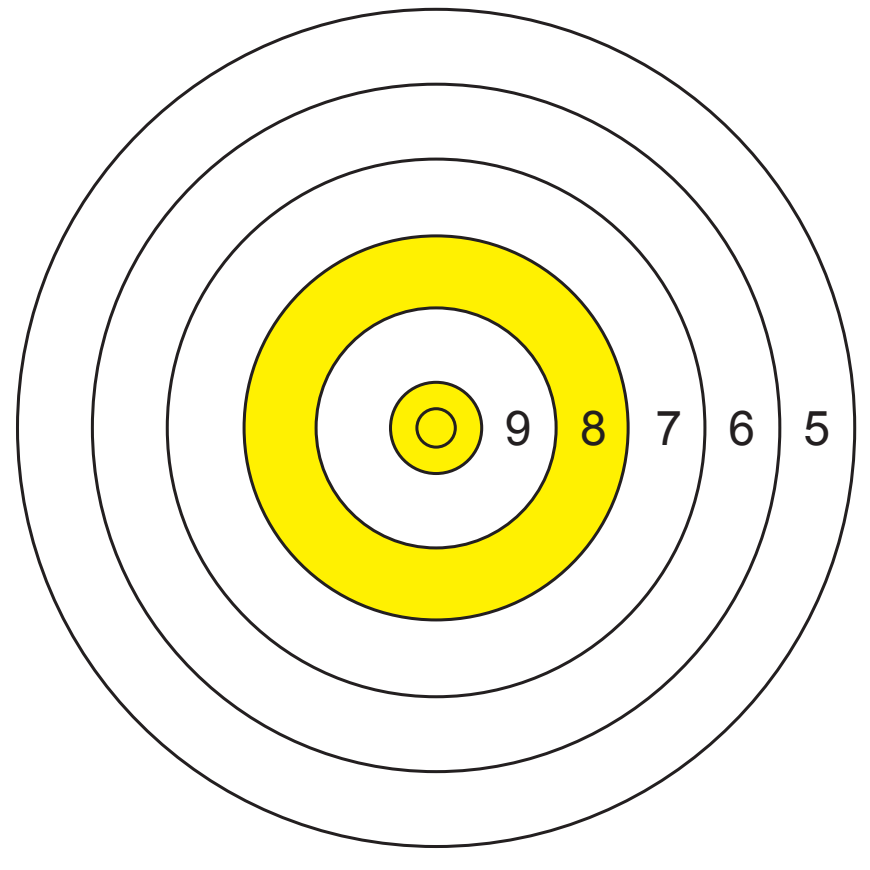

ASSI
FOR HUNTING

BENCHRESTLB

EBR 90

**LEBANESE AIR RIFLE
CHAMPIONSHIP**

Name: _____

Bench #: _____

Score: _____

X: _____

Ten: _____

S

I

G

H

T

E

R