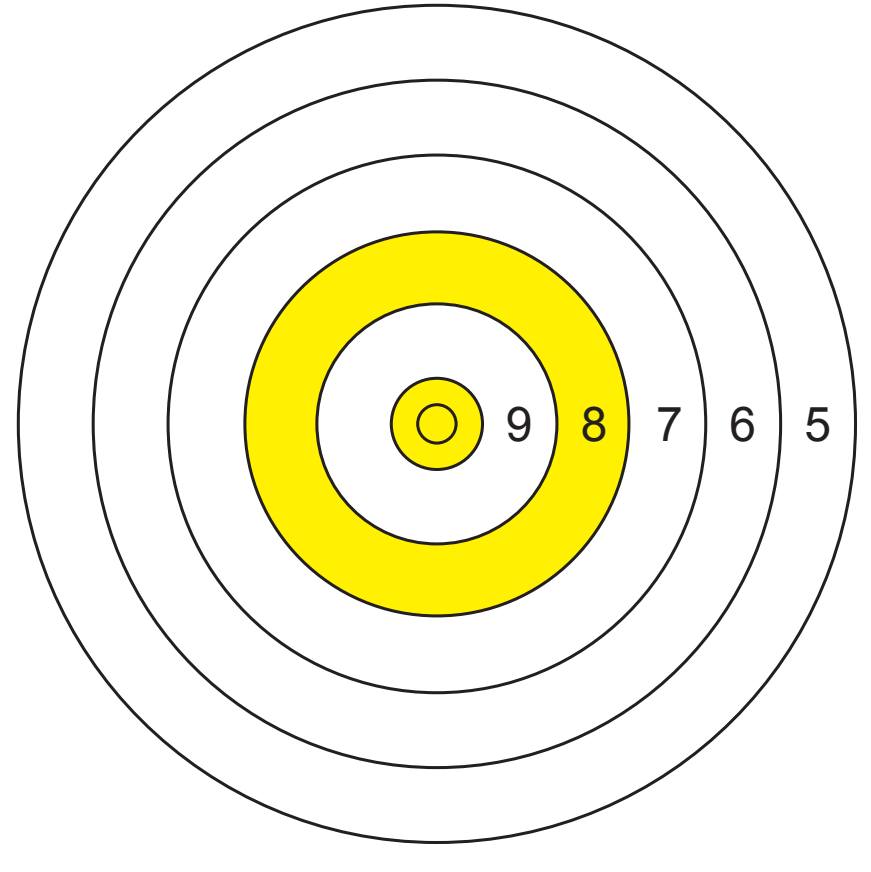

ASSI
FOR HUNTING

BENCHRESTLB

EBR 90

**LEBANESE AIR RIFLE
CHAMPIONSHIP**

Name: _____

Bench #: _____

Score: _____

X: _____

Ten: _____

S

I

G

H

T

E

R