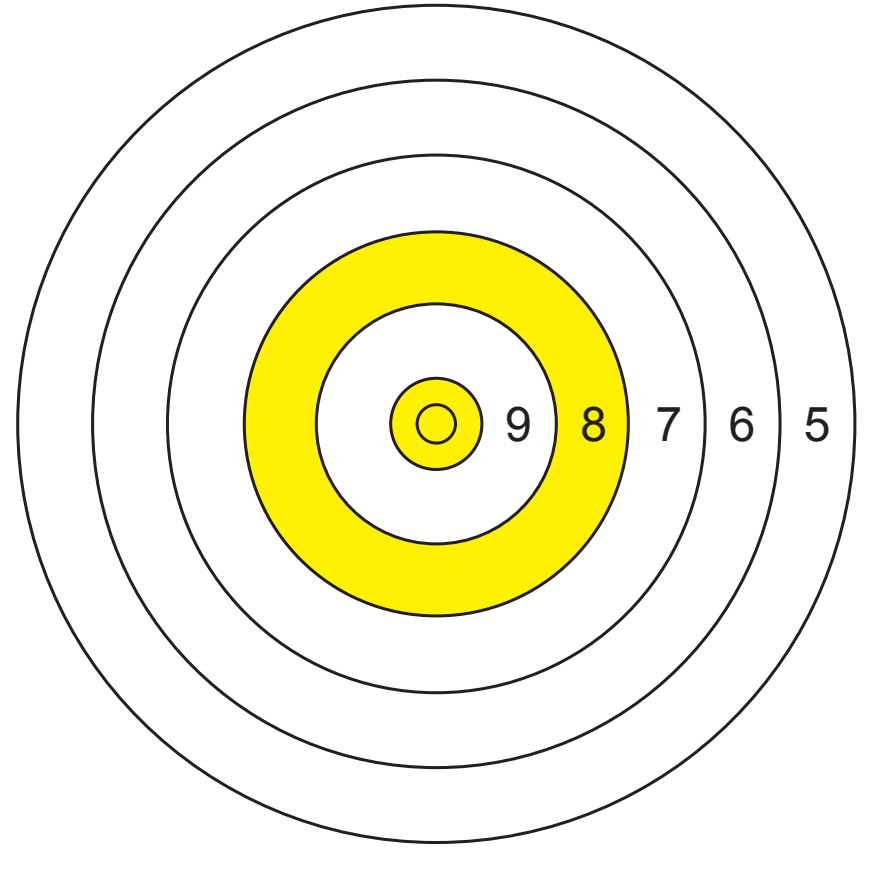

ASSI
FOR HUNTING

BENCHRESTLB

EBR 90

**LEBANESE AIR RIFLE
CHAMPIONSHIP**

Name: _____

Bench #: _____

Score: _____

X: _____

Ten: _____

S

I

G

H

T

E

R