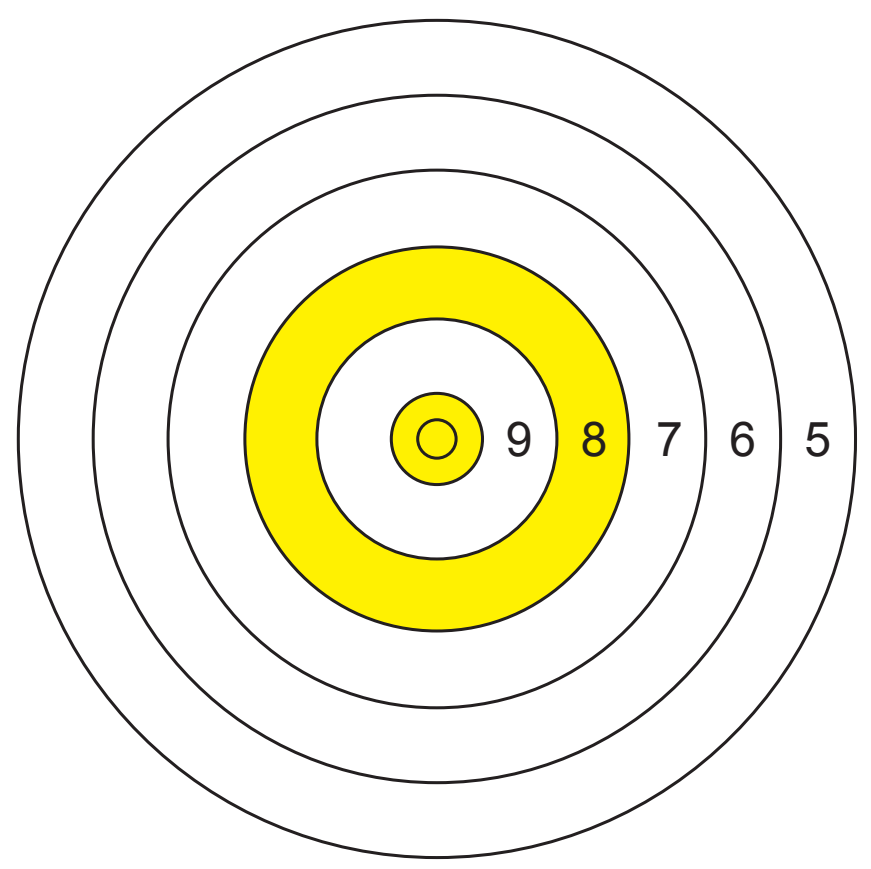

ASSI
FOR HUNTING

BENCHRESTLB

EBR 90

**LEBANESE AIR RIFLE
CHAMPIONSHIP**

Name: _____

Bench #: _____

Score: _____

X: _____

Ten: _____

S

I

G

H

T

E

R