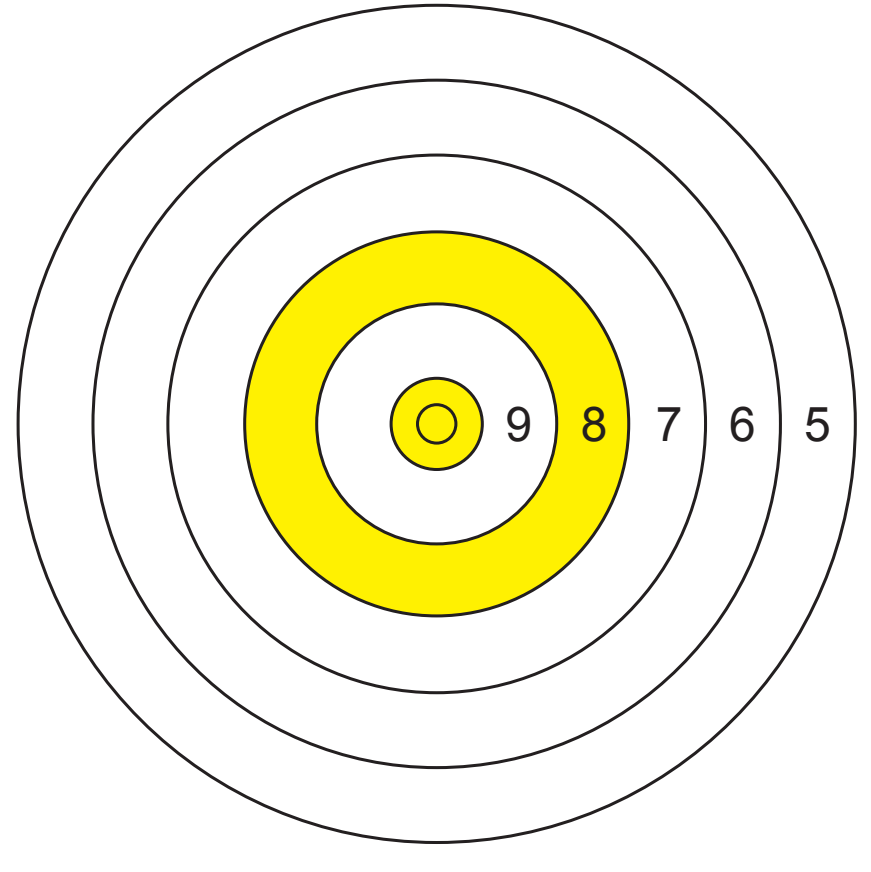

ASSI
FOR HUNTING

BENCHRESTLB

EBR 90

**LEBANESE AIR RIFLE
CHAMPIONSHIP**

Name: _____

Bench #: _____

Score: _____

X: _____

Ten: _____

S

I

G

H

T

E

R