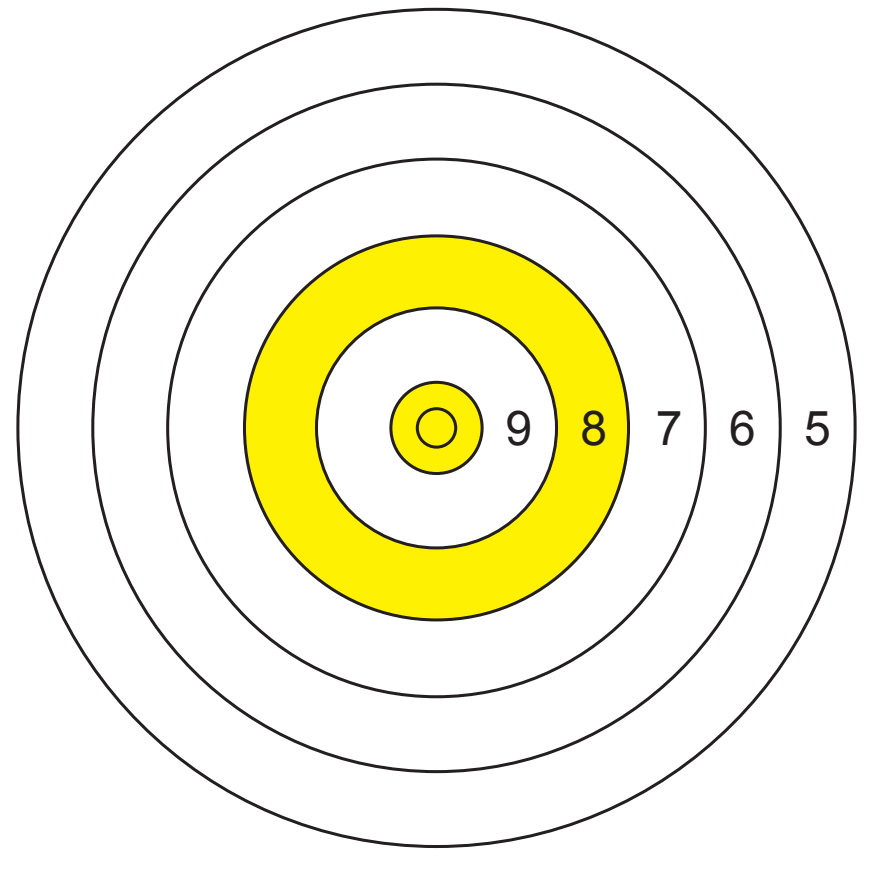

ASSI
FOR HUNTING

BENCHRESTLB

EBR 90

**LEBANESE AIR RIFLE
CHAMPIONSHIP**

Name: _____

Bench #: _____

Score: _____

X: _____

Ten: _____

S

I

G

H

T

E

R