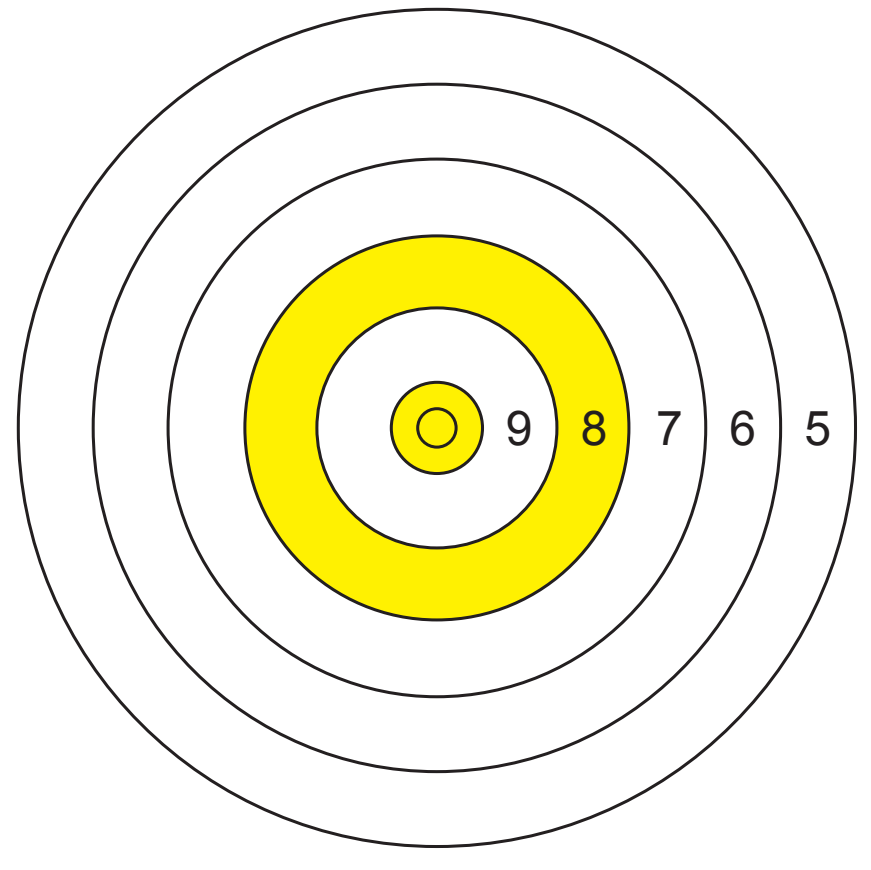

ASSI
FOR HUNTING

BENCHRESTLB

EBR 90

**LEBANESE AIR RIFLE
CHAMPIONSHIP**

Name: _____

Bench #: _____

Score: _____

X: _____

Ten: _____

S

I

G

H

T

E

R